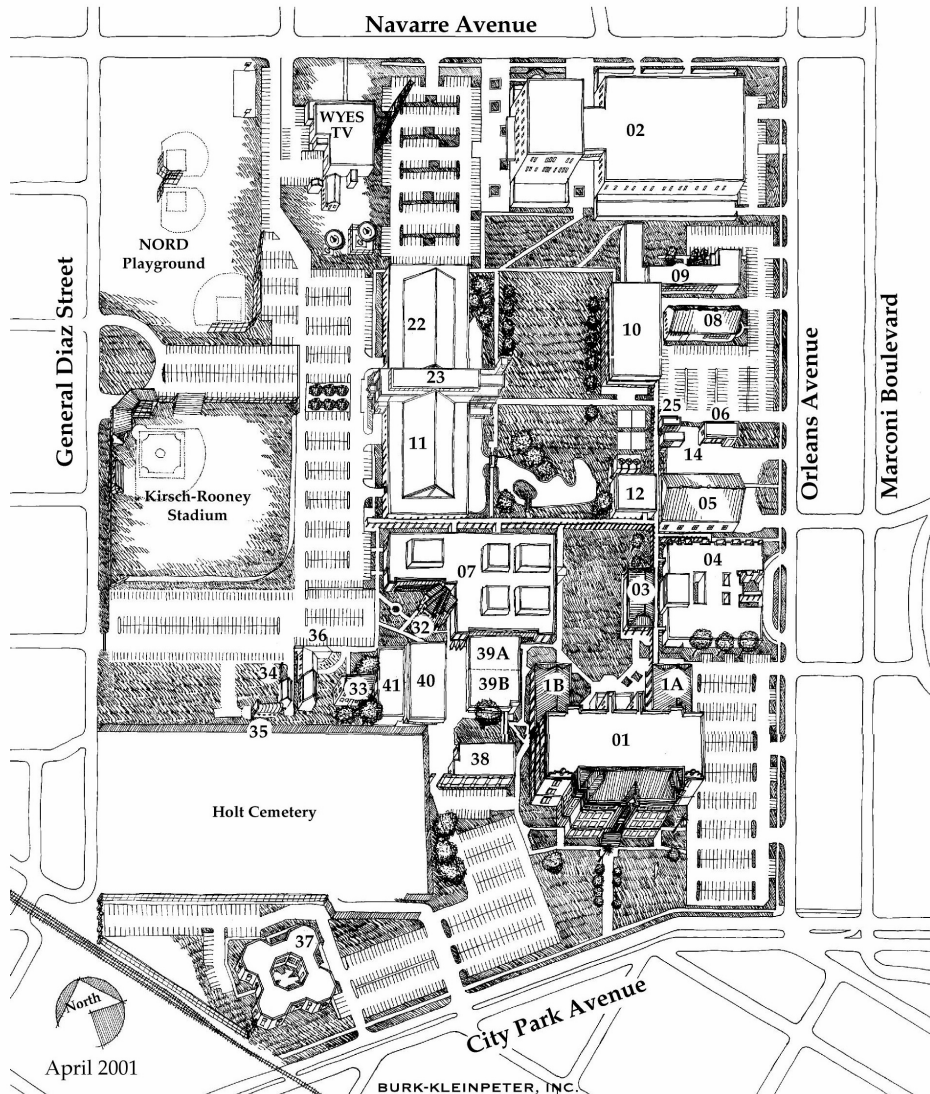

CAMPUS MAP

City Park Campus

01	Isaac Delgado Hall	14	Building Services
02	Center for Workforce Development	22	Technology Bldg./Post Office
1A	Fitness Center	23	Student Life Center
1B	Campus Police	25	Maintenance Office
03	Bookstore	32	Children's Center
04	Weiss Rehabilitation Center	33	Job Link Center
05	Aerospace Bldg	34	Job Link Classroom
06	Engine Testing Bldg.	35	Grounds Maintenance
07	Library	36	Community and Workforce Development
08	Classroom Bldg.	37	O'Keefe Administration Bldg.
09	Comm. and Workforce Development Classrooms/Radar School	38	Construction Engineering Technology Lab
10	Francis E. Cook Bldg.	02	Welding Technology Lab
11	Michael L. Williamson Complex	39B	Machine Tool Technology Lab
12	Central Utilities Bldg.	40	Automotive Technology Lab
		41	General Motors Technology Lab